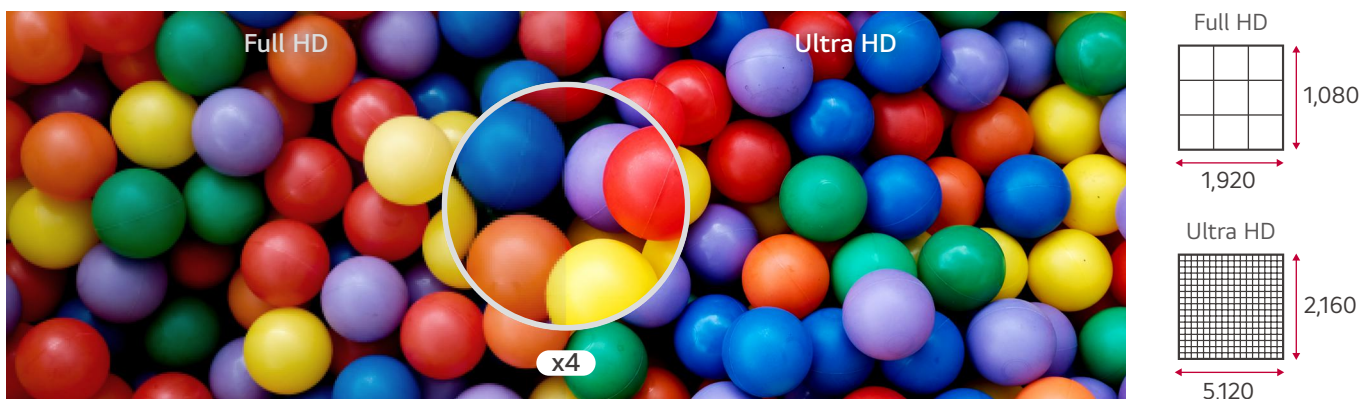

High Resolution Display

It provides a resolution that's more than 4 times higher than FHD, making the viewer satisfied visually. With a resolution of 5,120 × 2,160 and a high pixel density, every single detail of the display screen is conveyed accurately and vividly.