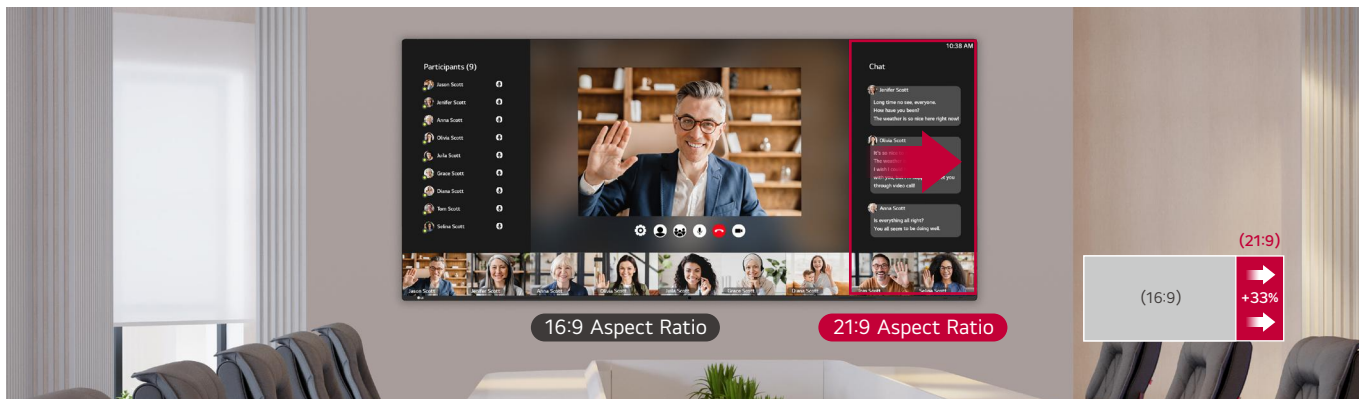

Wireless ScreenShare

105BM5N

Size	105"
Resolution	5,120 × 2,160 (5K)
Brightness	400 nit (Typ.), 350 nit (Min.)
Product Size	2,510.6 × 1,123.1 × 93.6 mm

21:9 Extended Wide Format

With support for a 21:9 widescreen aspect ratio, 105BM5N provides an immersive viewing experience with the wider screen than 16:9 display. Its screen specialization helps display 21:9 content including widescreen videoconferencing platforms with the natural details.