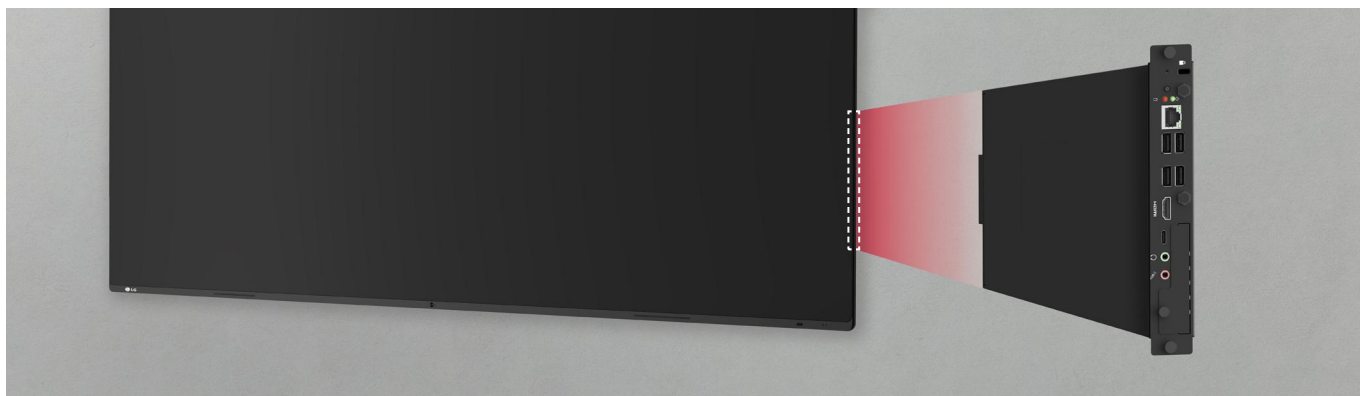

* USB Type-C cables are sold separately.

Wireless ScreenShare

Using the LG CreateBoard Share allows for the seamless wireless screensharing of presentation materials, eliminating the clutter of wires and leading to a more streamlined meeting space. This enables users to show up to 9 shared screens or a file on a screen in real-time when the LG CreateBoard Share app is installed on the device. Also, files from the host can be easily sent to any devices connected to the app.

OPS Slot

105BM5N supports OPS slots, allowing you to conveniently mount OPS Module at the back of the screen without the hassle of connecting to an external desktop, enabling various PC functions and Windows software even on the 105BM5N.