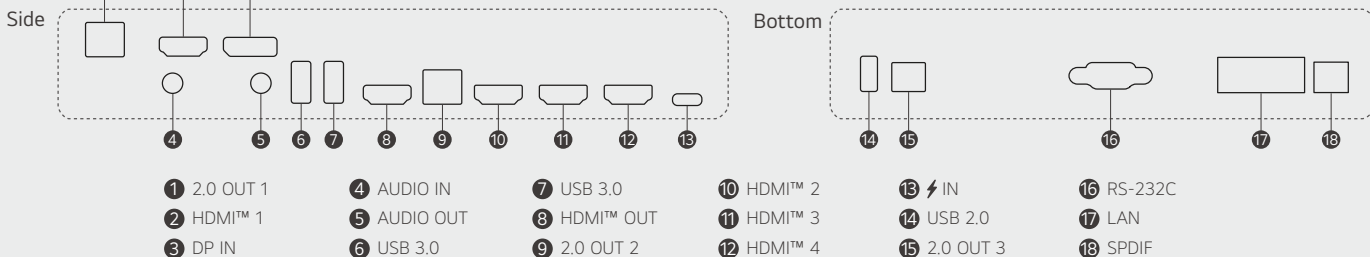

CONNECTIVITY

105"

- www.lg.com/global/business/information-display
- www.youtube.com/c/LGCommercialDisplay
- www.facebook.com/LGInformationDisplay
- www.linkedin.com/company/LGinformationdisplay
- twitter.com/LG_ID_HQ

LG may make changes to specifications and product descriptions without notice. Copyright © 2024 LG Electronics Inc. All rights reserved. "LG Life's Good" is a registered trademark of LG Corp. The names of products and brands mentioned here may be the trademarks of their respective owners.